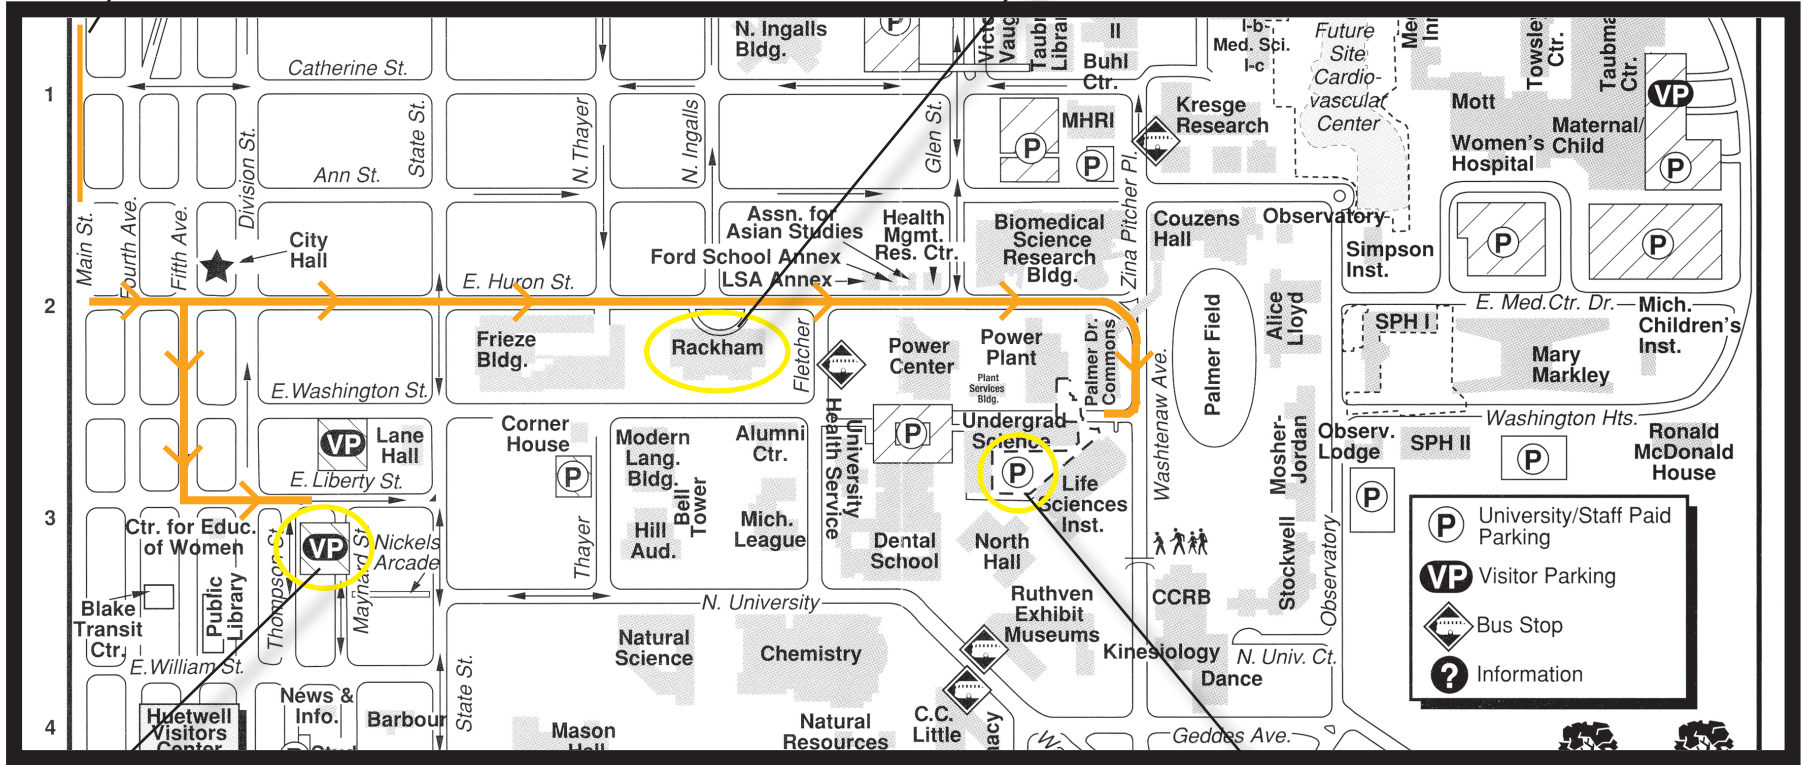

Main Street from M-14

Rackham Graduate School-  
Location of MIACADA Conference

Maynard Parking Structure  
Parking rate is \$.80 an hour.

Putting the Pieces Together  
MIACADA Conference  
May 16th, 2007

Palmer Commons Parking Structure  
Parking rate is \$.55 per half-hour

Rackham Graduate School  
University of Michigan  
915 E. Washington St.  
Ann Arbor, MI 48109-1070